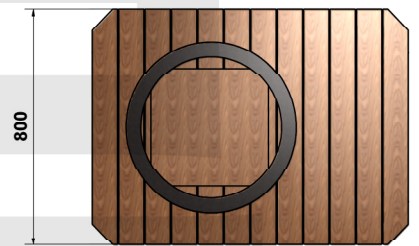

Discover the perfect carrier for your Japanese Style Outdoor Cooker

- Heavy Duty Construction
- Swappable cooker base to suit different sizes
- Tough, retouchable finish
- Portable
- Wide range of configurations, add-ons and options
- Flat packed