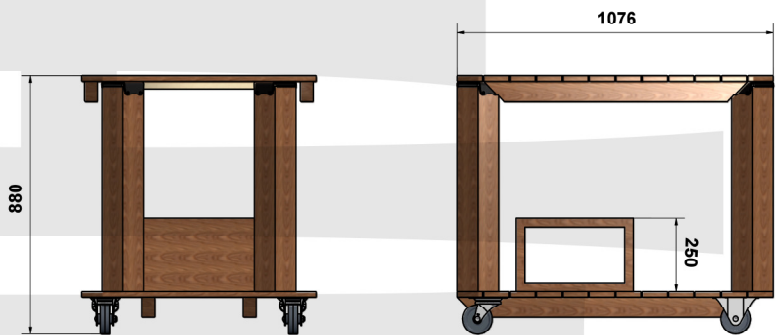

Discover the perfect carrier for your Japanese Style Outdoor Cooker

- Heavy Duty Construction
- Swappable cooker base to suit different sizes
- Tough, retouchable finish
- Portable
- Wide range of configurations, add-ons and options
- Flat packed